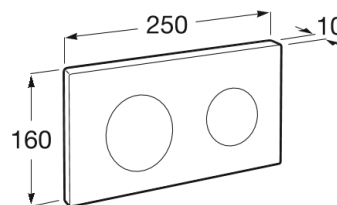

**IN-WALL****PL10 DUAL - Dual flush operating plate for concealed cistern with matt finishes**

DIMENSIONS

Length	250 mm
Height	160 mm

COLOURS AND FINISHES

6 Matt Black

PRICE (VAT INCLUDED)

£86.27

TECHNICAL DRAWINGS

**FEATURES**

Number of buttons: 2

Recommended for public spaces

BOUGHT TOGETHER FREQUENTLY

BASIC TANK LH with AG valve (under window) concealed cistern for back-to-wall WCs

8901212A1

BASIC TANK L with AG valve (under window) 820mm high concealed cistern for back-to-wall WCs